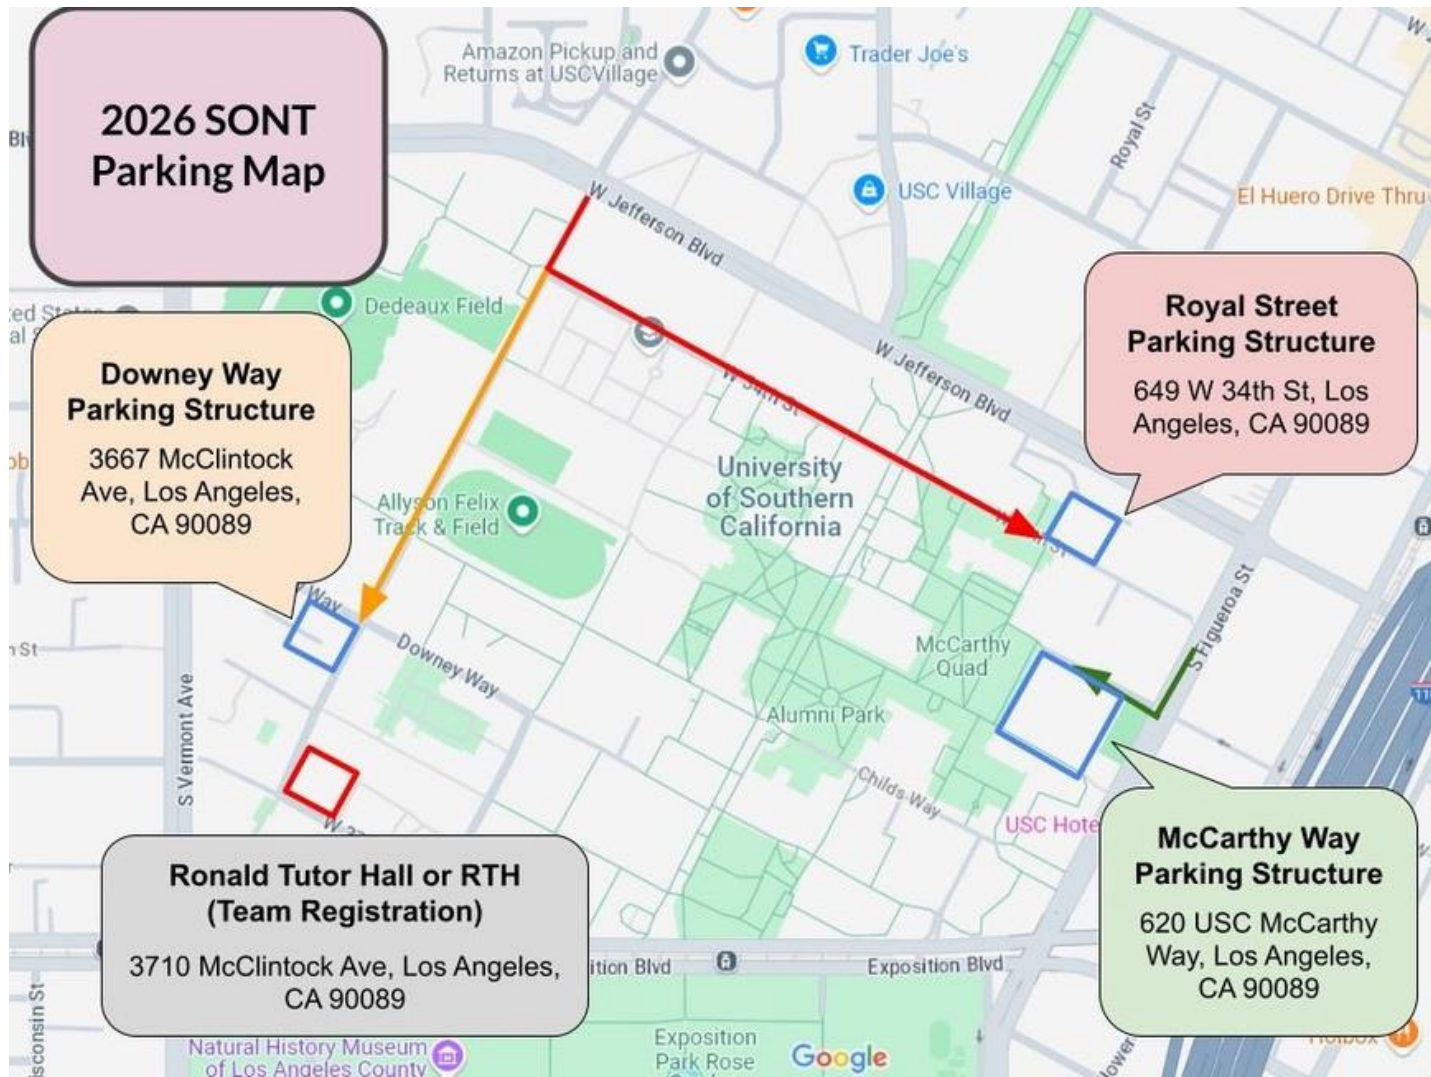

USC Parking

USC Parking Details

- \$20/day + \$0.50 processing fee

- Information about campus entrances:

Friday – all entrances will be open

Saturday – McCarthy Way and McClintock are open all day,
Jefferson open for limited hours

<https://transnet.usc.edu/index.php/about-us/entrance-hours/>

- Information about daily parking

<https://transnet.usc.edu/index.php/daily-and-hourly-parking/>

Saturday

Thursday
& Friday